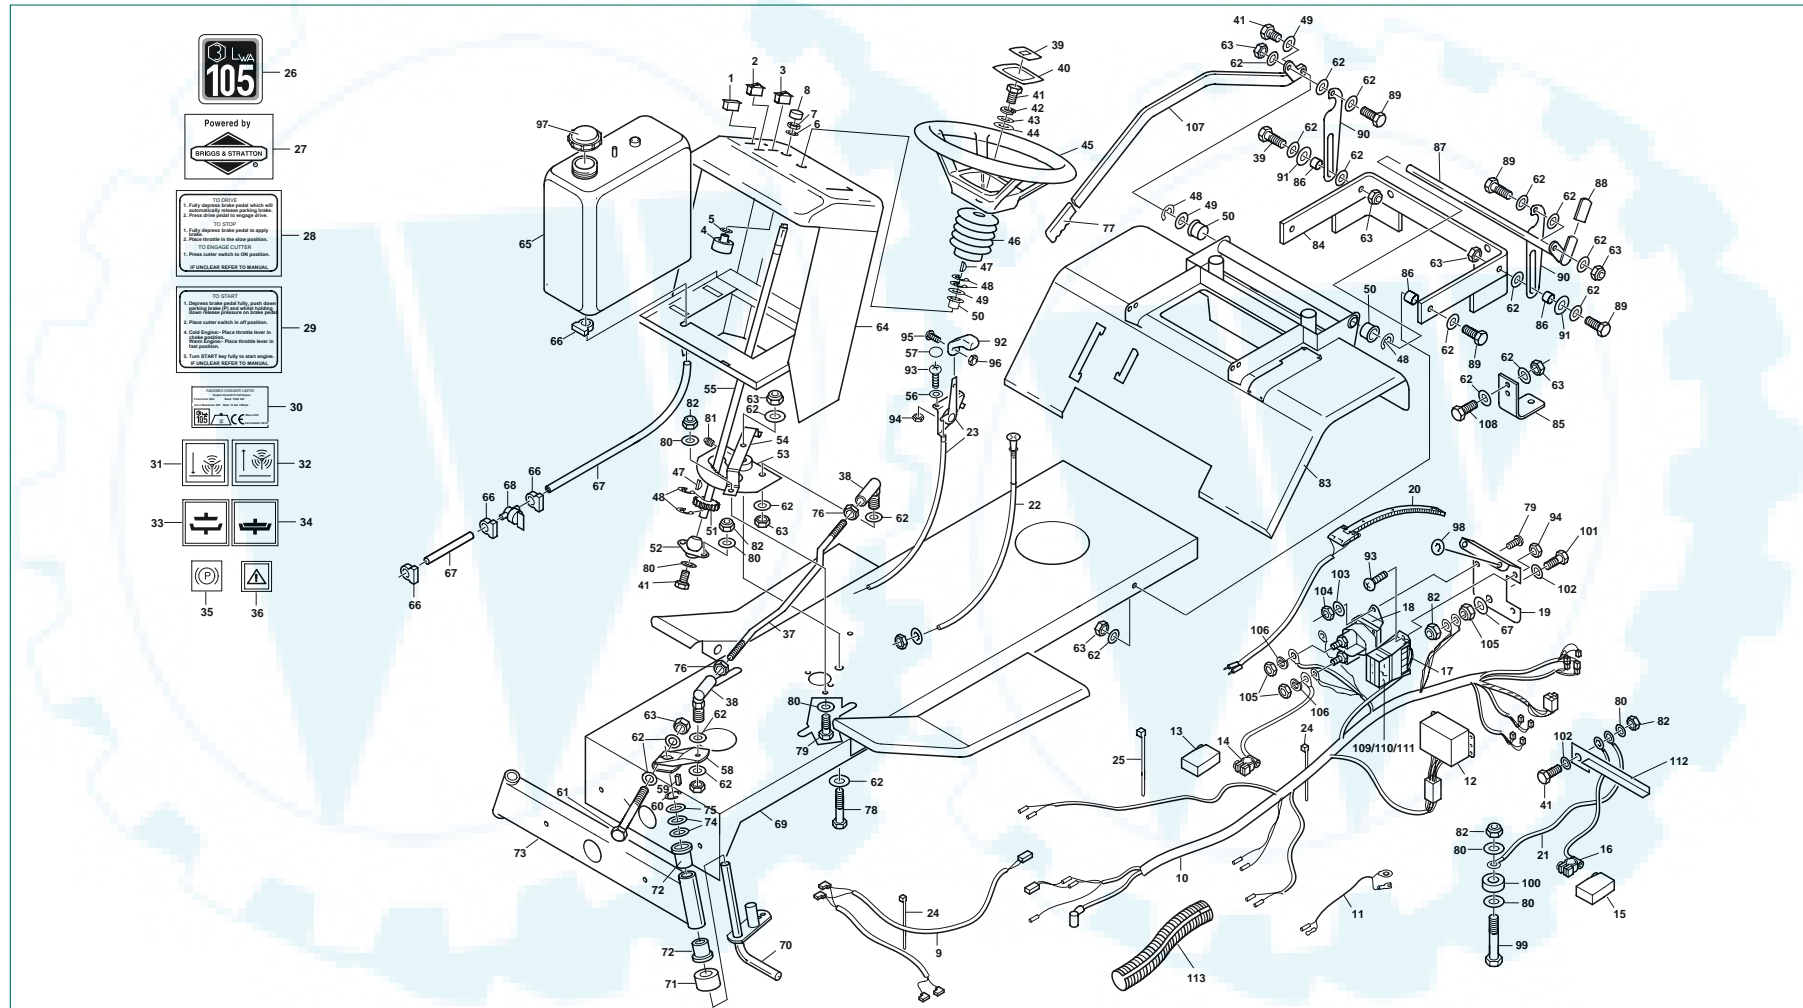

Westwood

# Steering and Electrical Controls

THE BEST OF BRITISH ENGINEERING